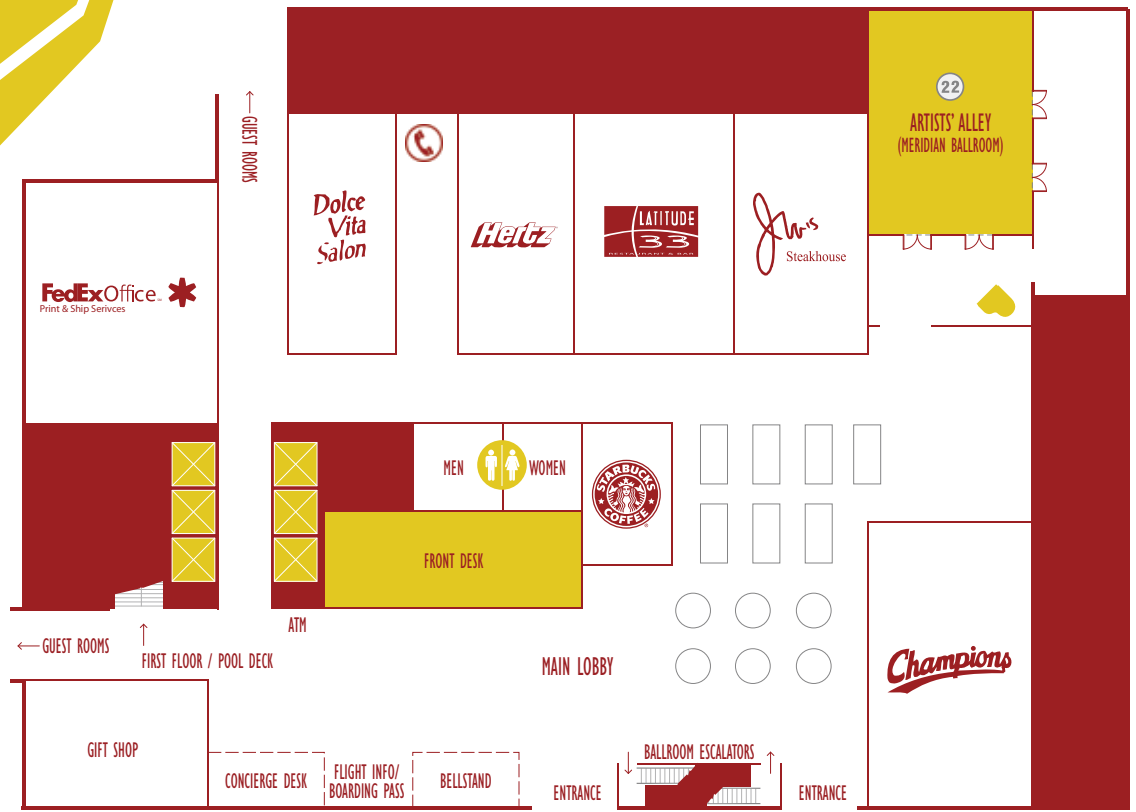

Marriott®

LOS ANGELES AIRPORT

Animé Los Angeles

January 6 - 8, 2012

BALLROOM LEVEL

18TH FLOOR

HOST CLUBS

(See Panels & Workshops or Pocket Program for scheduling)

PRESS LOUNGE

LEGEND

- | | | | |
|------------------------------|----------------------------|----------------------------|------------------------|
| ① REGISTRATION | ⑨ LIVE PROGRAMMING 5 (LP5) | ⑮ VIDEO ROOM 2 - AMVs | ⑳ MANGA LOUNGE |
| ② INFORMATION & VOLUNTEERS ? | ⑩ LIVE PROGRAMMING 4 (LP4) | ⑯ LIVE PROGRAMMING 2 (LP2) | ㉑ BLUE ROSE MAID CAFÉ |
| ③ MASQUERADE DESK | ⑪ VIDEO ROOM 1 - ANIME | ⑰ LIVE PROGRAMMING 1 (LP1) | ㉒ CON SUITE (ROOM 110) |
| ④ AUTOGRAPHS | ⑫ PROGRAM CHECK-IN | ⑱ TABLETOP GAMING | |
| ⑤ MARTIAL ARTS DEMOS | ⑬ PARENTS' LOUNGE | ㉔ E-GAMING | |
| ⑥ MAIN STAGE | ⑭ LIVE PROGRAMMING 3 (LP3) | ㉕ KARAOKE | |
| ⑦ DEALERS' HALL | ⑮ ROCK BAND | ㉖ ARTISTS' ALLEY | |
| ⑧ PHOTO STUDIO | | | |

CONVENTION SPACE

HOTEL LOBBY LEVEL

1ST FLOOR / POOL DECK